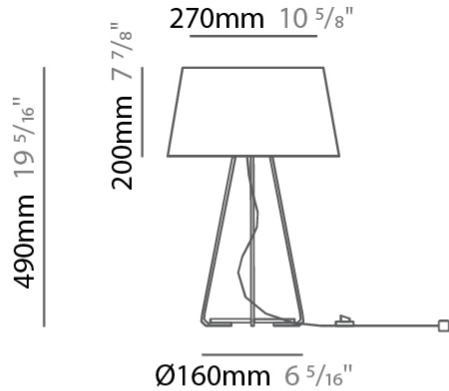

PROJECT _____
TYPE _____
SPECIFIER _____
QUANTITY _____
DATE _____

DRUM PORTABLE

D114008-

base number _____
Finish Options _____

1. To build a product code in our configurator select the specify button on the base model # product page
2. To build a manual product code on this datasheet choose from the options listed below in blue font and add the suffix to the base model #

GENERAL

Series: Drum _____
Brand: Ole _____
Division: Design _____
Mounting Type: Portable _____
Mounting Location: Table _____
Subcategory: Ambient _____

PHYSICAL

Shape: Drum _____
Diameter (mm): 300 _____
Diameter (in): 11 ¹³/₁₆ _____
Height (mm): 490 _____
Height (in): 19 ⁵/₁₆ _____
Light Distribution: Direct / Indirect _____
Weight (kg): 1.7 _____
Weight (lbs): 3.7 _____
Diffuser: Cord Shade - Beige / Black / Blue / Brown / Dark Green / Green / Gray / Lithium / Maroon / Marsala / Red / Silver / Stone / White _____
Fixture Finish: [GWT](#) _____
Fixture Material: Fabric Cord / Metal _____

ELECTRICAL

Number of Lamps: 1 _____
Lamp Type: LED Retrofit _____
Lamp Shape: A19 _____
Bulb Included: Bulb Not Included _____
Max. Wattage Per Lamp (W): 15 _____
Lamp Base: E26 _____
Input Voltage (V): 120 _____
Upon Request: 277Vac / GU24 _____

LED

OPTICAL

RATINGS AND CERTIFICATIONS

Certified By: Certified for North American Standards _____
IP rating: IP20 _____